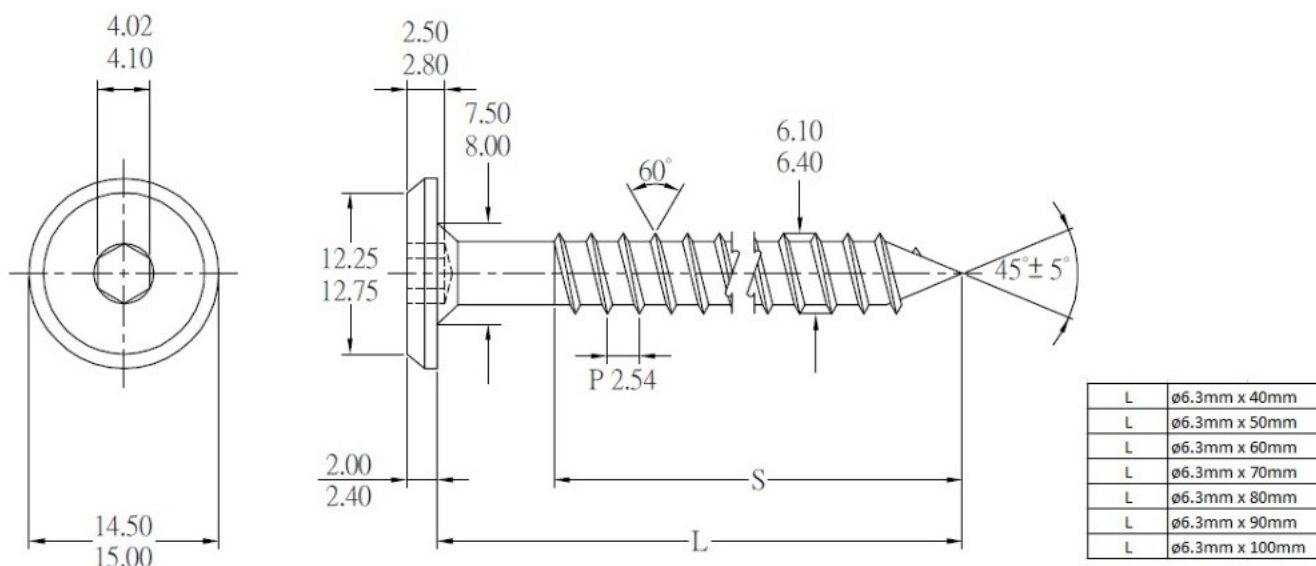

PRODUCT SHEET

Description:

Fifteen Wood Screw, Steel NPL, $\phi 6.3\text{mm} \times 50\text{mm}$, Hex 4mm

Item number:

12.01.352-1

Units	Box	Carton	HS Code	Barcode
Pcs.	1	1800	7318149199	
				5704866020190

SISO A/S

Mileparken 11
DK-2740 Skovlunde
Denmark
VAT: 24786013

Phone +45 45 830 900

www.siso.dk
siso@siso.dk

Danske Bank
Nytorv Branch
Copenhagen
SWIFT: DABADKKK

Account no.
4180 3112 112936
IBAN Account
DK7230003112112936